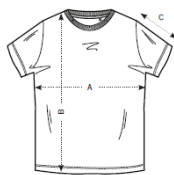

TALLAJE MUNDACA BC

CAMISETAS

MAN

FRONT

BACK

SIZES		XS	S	M	L	XL	XXL	XXXL
A	Half Chest 2,5cm below armhole	45	48	51	54	57	60	63
B	Body Length (from HPS)	67,5	69,5	71,5	73,5	75,5	77,5	79,5
C	Sleeve length	18,5	19,5	20,5	21,5	22,5	23,5	24,5

FRONT

BACK

SIZES		S	M	L	XL
A	Half Chest 2,5cm below armhole	35	38	41	44
B	CB Body Length from middle of back	69,5	71,5	73,5	75,5

WOMAN

FRONT

BACK

SIZES	XS	S	M	L	XL	XXL	
A	Half Chest 2,5cm below armhole	42	44,5	47	50	53	56
B	Body Length (from HPS)	62	64	66	68	70	72
C	Sleeve length	14,4	15	15,9	16,4	16,9	17,4

FRONT

BACK

SIZES	XS	S	M	L	XL	
A	Half Chest 2,5cm below armhole	36,5	39	41,5	44,5	47,5
B	Body Length (from HPS)	62	64	66	68	70

KIDS

FRONT

BACK

SIZES	3-4y	5-6y	7-8y	9-10y	12-14y	
A	Half Chest 2,5cm below armhole	33	35	37	40	43
B	Body Length (from HPS)	45	49	53	57	61
C	Sleeve length	11,5	12,5	13,5	14,5	15,5

POLOS

MAN/WOMAN

Ladies'	XXS	XS	S	M	L	XL	2XL	3XL	4XL	5XL	6XL
Chest to fit (CM)	72-77	77-82	82-87	87-92	92-97	97-102	102-107	107-112	112-117	117-122	122-127
Chest to fit (INS)	28-30	30-32	32-34	34-36	36-38	38-40	40-42	42-44	44-46	46-48	48-50
Dress Size											
UK	6	8	10	12	14	16	18	20	22	24	26
France	34	36	38	40	42	44	46	48	50	52	54
Italy	38	40	42	44	46	48	50	52	54	56	58
Germany/Europe	32	34	36	38	40	42	44	46	48	50	52
Men's											
	XXS	XS	S	M	L	XL	2XL	3XL	4XL	5XL	6XL
Chest to fit (CM)	82-87	87-92	92-97	97-102	102-107	107-112	112-117	117-122	122-127	127-132	132-137
Chest to fit (INS)	32-34	34-36	36-38	38-40	40-42	42-44	44-46	46-48	48-50	50-52	52-54