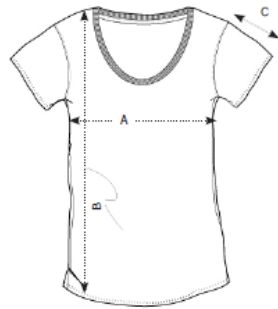

TALLAJE MUNDACA BC

CAMISETAS

MAN

FRONT

BACK

SIZES		XS	S	M	L	XL	XXL	XXXL
A	Half Chest 2,5cm below armhole	45	48	51	54	57	60	63
B	Body Length (from HPS)	67,5	69,5	71,5	73,5	75,5	77,5	79,5
C	Sleeve length	18,5	19,5	20,5	21,5	22,5	23,5	24,5

FRONT

BACK

SIZES		S	M	L	XL
A	Half Chest 2,5cm below armhole	35	38	41	44
B	CB Body Length from middle of back	69,5	71,5	73,5	75,5

WOMAN

FRONT

BACK

SIZES	XS	S	M	L	XL	XXL	
A	Half Chest 2,5cm below armhole	42	44,5	47	50	53	56
B	Body Length (from HPS)	62	64	66	68	70	72
C	Sleeve length	14,4	15	15,9	16,4	16,9	17,4

FRONT

BACK

SIZES	XS	S	M	L	XL	
A	Half Chest 2,5cm below armhole	36,5	39	41,5	44,5	47,5
B	Body Length (from HPS)	62	64	66	68	70

KIDS

FRONT

BACK

SIZES	3-4y	5-6y	7-8y	9-10y	12-14y	
A	Half Chest 2,5cm below armhole	33	35	37	40	43
B	Body Length (from HPS)	45	49	53	57	61
C	Sleeve length	11,5	12,5	13,5	14,5	15,5

B&C WONDER /W. WW 641	XS	S	M	L	XL	XXL	XXXL
A HALF CHEST	46	48,5	51	53,5	56	58,5	-
B BODY LENGTH	63	64,5	66	67,5	69	70,5	-
C SLEEVE LENGTH	62	63	64	65	66	67	-

KIDS

B&C HOODED /KIDS WK 681	1/2	3/4	5/6	7/8	9/11	12/14
A HALF CHEST	-	37	40	43	46	50
B BODY LENGTH	-	43	48	53	58	63
C SLEEVE LENGTH	-	33	37	41	45	50