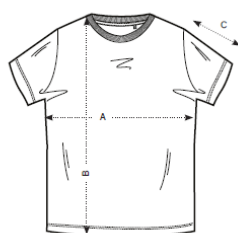

TALLAJE MUNDACA BC

CAMISETAS

MAN

FRONT

BACK

SIZES		XS	S	M	L	XL	XXL	XXXL
A	Half Chest 2,5cm below armhole	45	48	51	54	57	60	63
B	Body Length (from HPS)	67,5	69,5	71,5	73,5	75,5	77,5	79,5
C	Sleeve length	18,5	19,5	20,5	21,5	22,5	23,5	24,5

FRONT

BACK

SIZES		S	M	L	XL
A	Half Chest 2,5cm below armhole	35	38	41	44
B	CB Body Length from middle of back	69,5	71,5	73,5	75,5

WOMAN

FRONT

BACK

SIZES	XS	S	M	L	XL	XXL	
A	Half Chest 2,5cm below armhole	42	44,5	47	50	53	56
B	Body Length (from HPS)	62	64	66	68	70	72
C	Sleeve length	14,4	15	15,9	16,4	16,9	17,4

FRONT

BACK

SIZES	XS	S	M	L	XL	
A	Half Chest 2,5cm below armhole	36,5	39	41,5	44,5	47,5
B	Body Length (from HPS)	62	64	66	68	70

KIDS

FRONT

BACK

SIZES	3-4y	5-6y	7-8y	9-10y	12-14y	
A	Half Chest 2,5cm below armhole	33	35	37	40	43
B	Body Length (from HPS)	45	49	53	57	61
C	Sleeve length	11,5	12,5	13,5	14,5	15,5

B&C WONDER /W. WW 641	XS	S	M	L	XL	XXL	XXXL
A HALF CHEST	46	48,5	51	53,5	56	58,5	-
B BODY LENGTH	63	64,5	66	67,5	69	70,5	-
C SLEEVE LENGTH	62	63	64	65	66	67	-

KIDS

B&C HOODED /KIDS WK 681	1/2	3/4	5/6	7/8	9/11	12/14
A HALF CHEST	-	37	40	43	46	50
B BODY LENGTH	-	43	48	53	58	63
C SLEEVE LENGTH	-	33	37	41	45	50