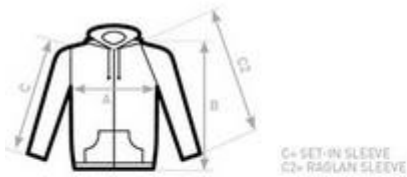

FRONT

BACK

SIZES	XS	S	M	L	XL	
A	Half Chest 2,5cm below armhole	36,5	39	41,5	44,5	47,5
B	Body Length (from HPS)	62	64	66	68	70

KIDS

FRONT

BACK

SIZES	3-4y	5-6y	7-8y	9-10y	12-14y	
A	Half Chest 2,5cm below armhole	33	35	37	40	43
B	Body Length (from HPS)	45	49	53	57	61
C	Sleeve length	11,5	12,5	13,5	14,5	15,5

POLOS

MAN/WOMAN

Ladies'	XXS	XS	S	M	L	XL	2XL	3XL	4XL	5XL	6XL
Chest to fit (CM)	72-77	77-82	82-87	87-92	92-97	97-102	102-107	107-112	112-117	117-122	122-127
Chest to fit (INS)	28-30	30-32	32-34	34-36	36-38	38-40	40-42	42-44	44-46	46-48	48-50
Dress Size											
UK	6	8	10	12	14	16	18	20	22	24	26
France	34	36	38	40	42	44	46	48	50	52	54
Italy	38	40	42	44	46	48	50	52	54	56	58
Germany/Europe	32	34	36	38	40	42	44	46	48	50	52
Men's											
	XXS	XS	S	M	L	XL	2XL	3XL	4XL	5XL	6XL
Chest to fit (CM)	82-87	87-92	92-97	97-102	102-107	107-112	112-117	117-122	122-127	127-132	132-137
Chest to fit (INS)	32-34	34-36	36-38	38-40	40-42	42-44	44-46	46-48	48-50	50-52	52-54

SUDADERAS

MAN

B&C HOODED FULL ZIP /M. WM 647	XS	S	M	L	XL	XXL	XXXL
A HALF CHEST	-	55,7	58,7	61,7	65,7	69,7	73,7
B BODY LENGTH	-	71,3	71,5	71,7	74	77,2	80,4
C SLEEVE LENGTH	-	63,1	64,1	65	66,6	68,2	69,8

WOMAN